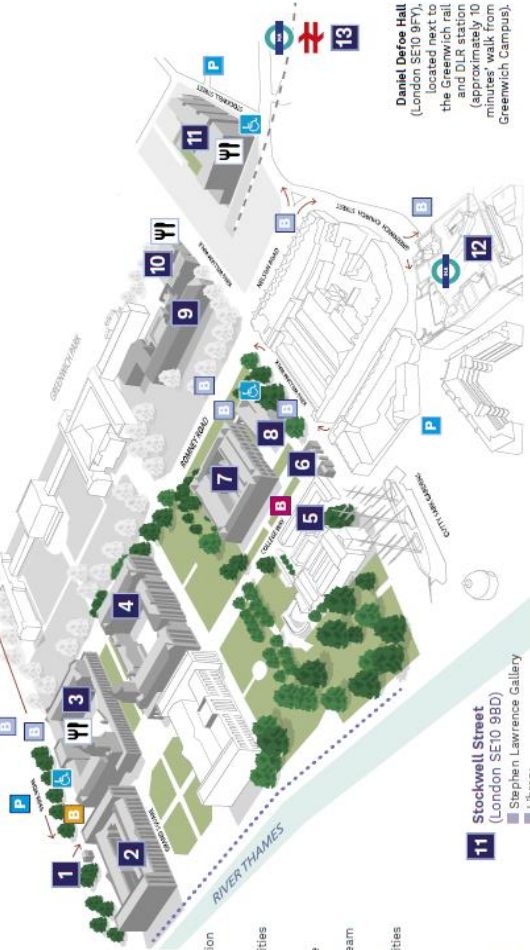

Maze Hill Station (Zone 3) east of the campus in Tom Smith. Close 8 minutes walk to the East Gate entrance.

14 Hamilton House approximately 400mtrs from Greenwich Campus.