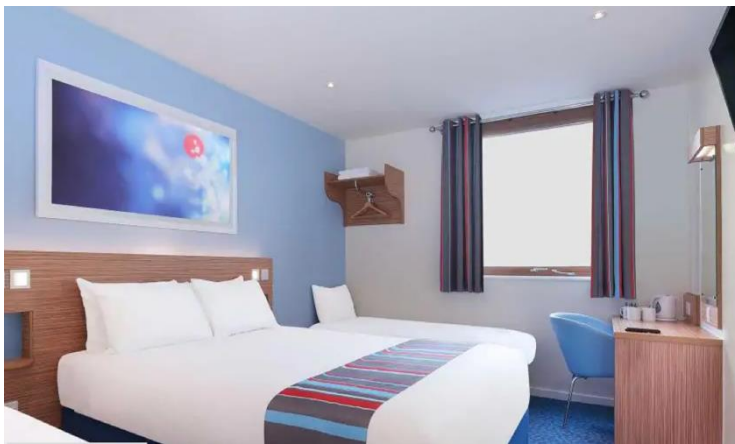

7. Travelodge London Greenwich

<https://www.travelodge.co.uk/hotels/539/London-Greenwich-hotel?checkIn=12/05/2023&checkOut=13/05/2023&rooms[0][adults]=1&rooms[0][children]=0>

1 night approx £88

Address: Blackheath Road, Greenwich, London, SE10 8DA

16 minutes walk to the Stockwell Street building.