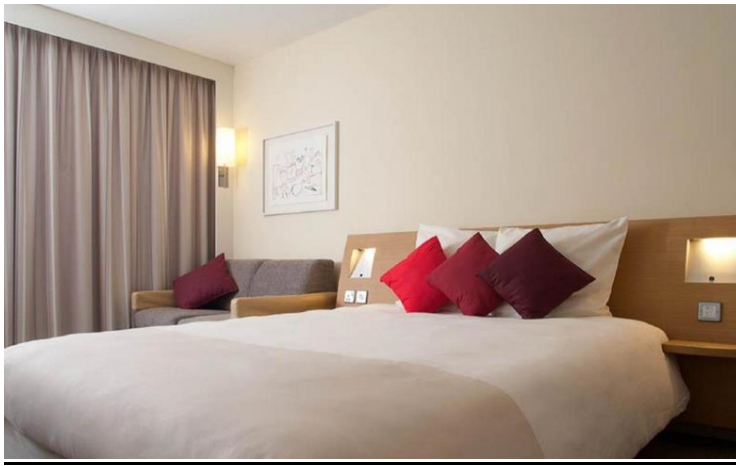

6 minutes walk to the Stockwell Street building.

4. Travelodge London Greenwich High Road

[https://www.travelodge.co.uk/hotels/594/London-Greenwich-High-Road-hotel?checkIn=27/12/2022&checkOut=28/12/2022&rooms\[0\]\[adults\]=2&rooms\[0\]\[children\]=0&utm_source=GHF&utm_medium=GHF&utm_campaign=GB0872GHF](https://www.travelodge.co.uk/hotels/594/London-Greenwich-High-Road-hotel?checkIn=27/12/2022&checkOut=28/12/2022&rooms[0][adults]=2&rooms[0][children]=0&utm_source=GHF&utm_medium=GHF&utm_campaign=GB0872GHF)